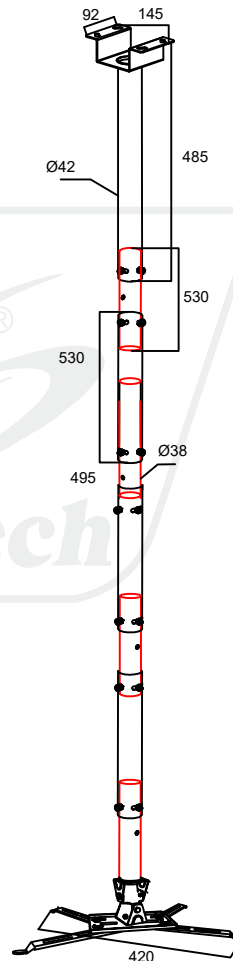

# SH 1140PM

## Universal Projector Ceiling mount

## Great Flexibility Adaptability

Weight Capacity  
**25 kg**

Profile  
**1150-3940mm**

Tilt Range  
**+30° ~ -30°**

Swivel Range  
**+30° ~ -30°**